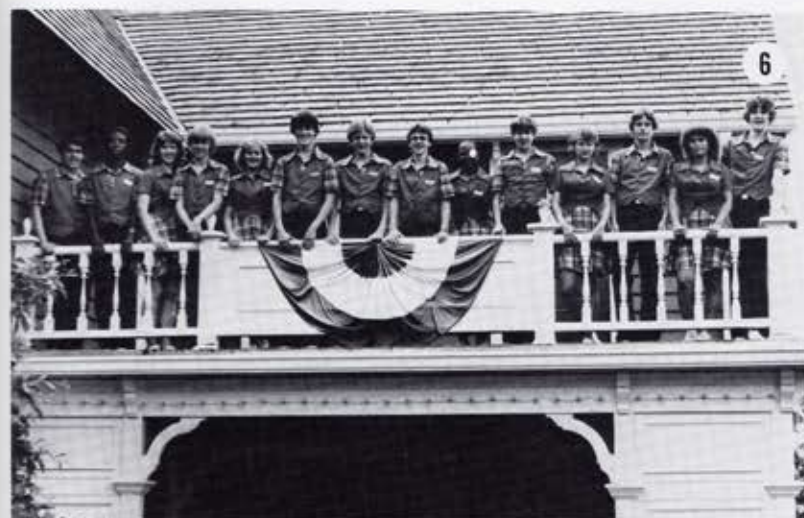

7. THE WORKS: Terri Hampton (left) and Susan Davis. Not Pictured: Carla Mebana, Karen Keeton, Colleen Donovan, Melinda Swift, Debbie Campbell.