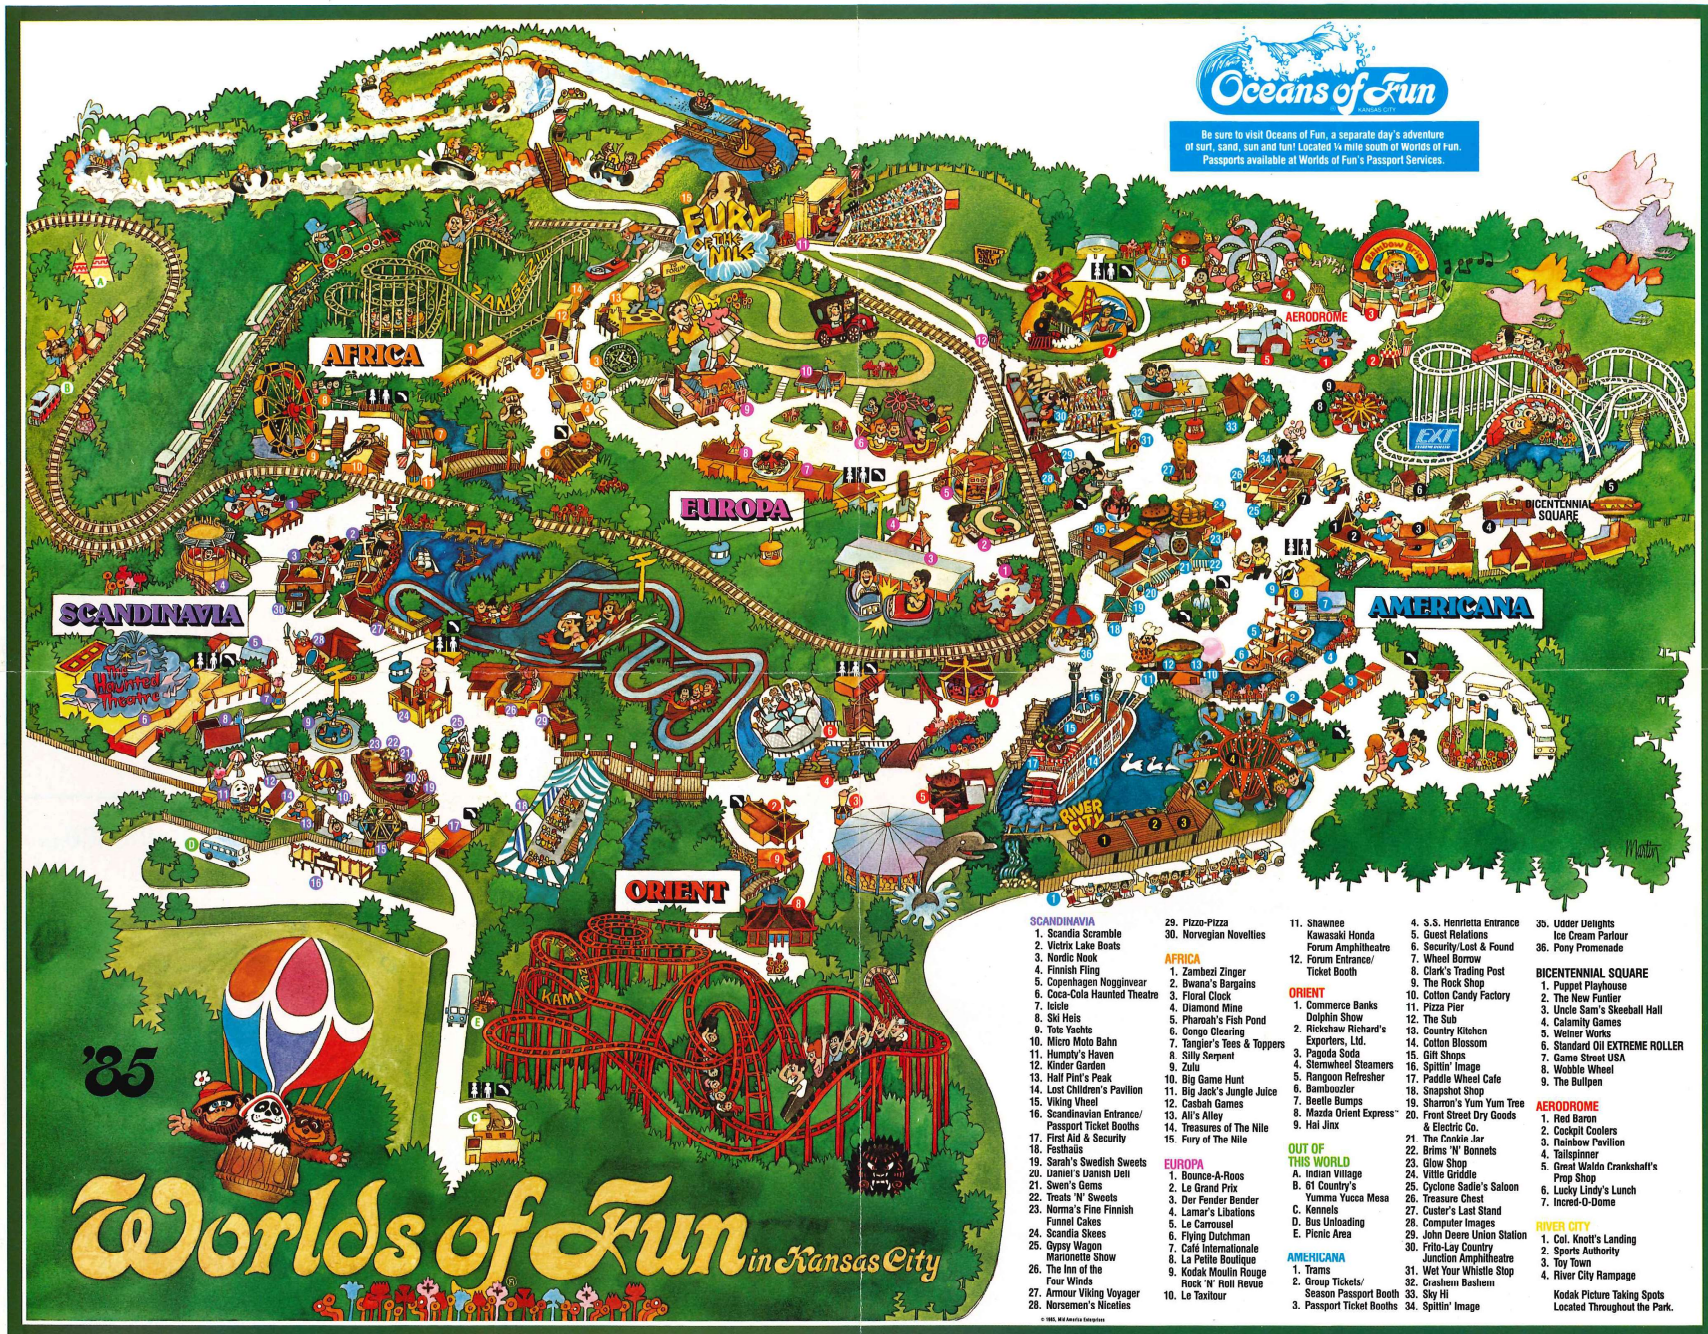

Worlds of Fun in Kansas City

© 1985, MCA America Corporation